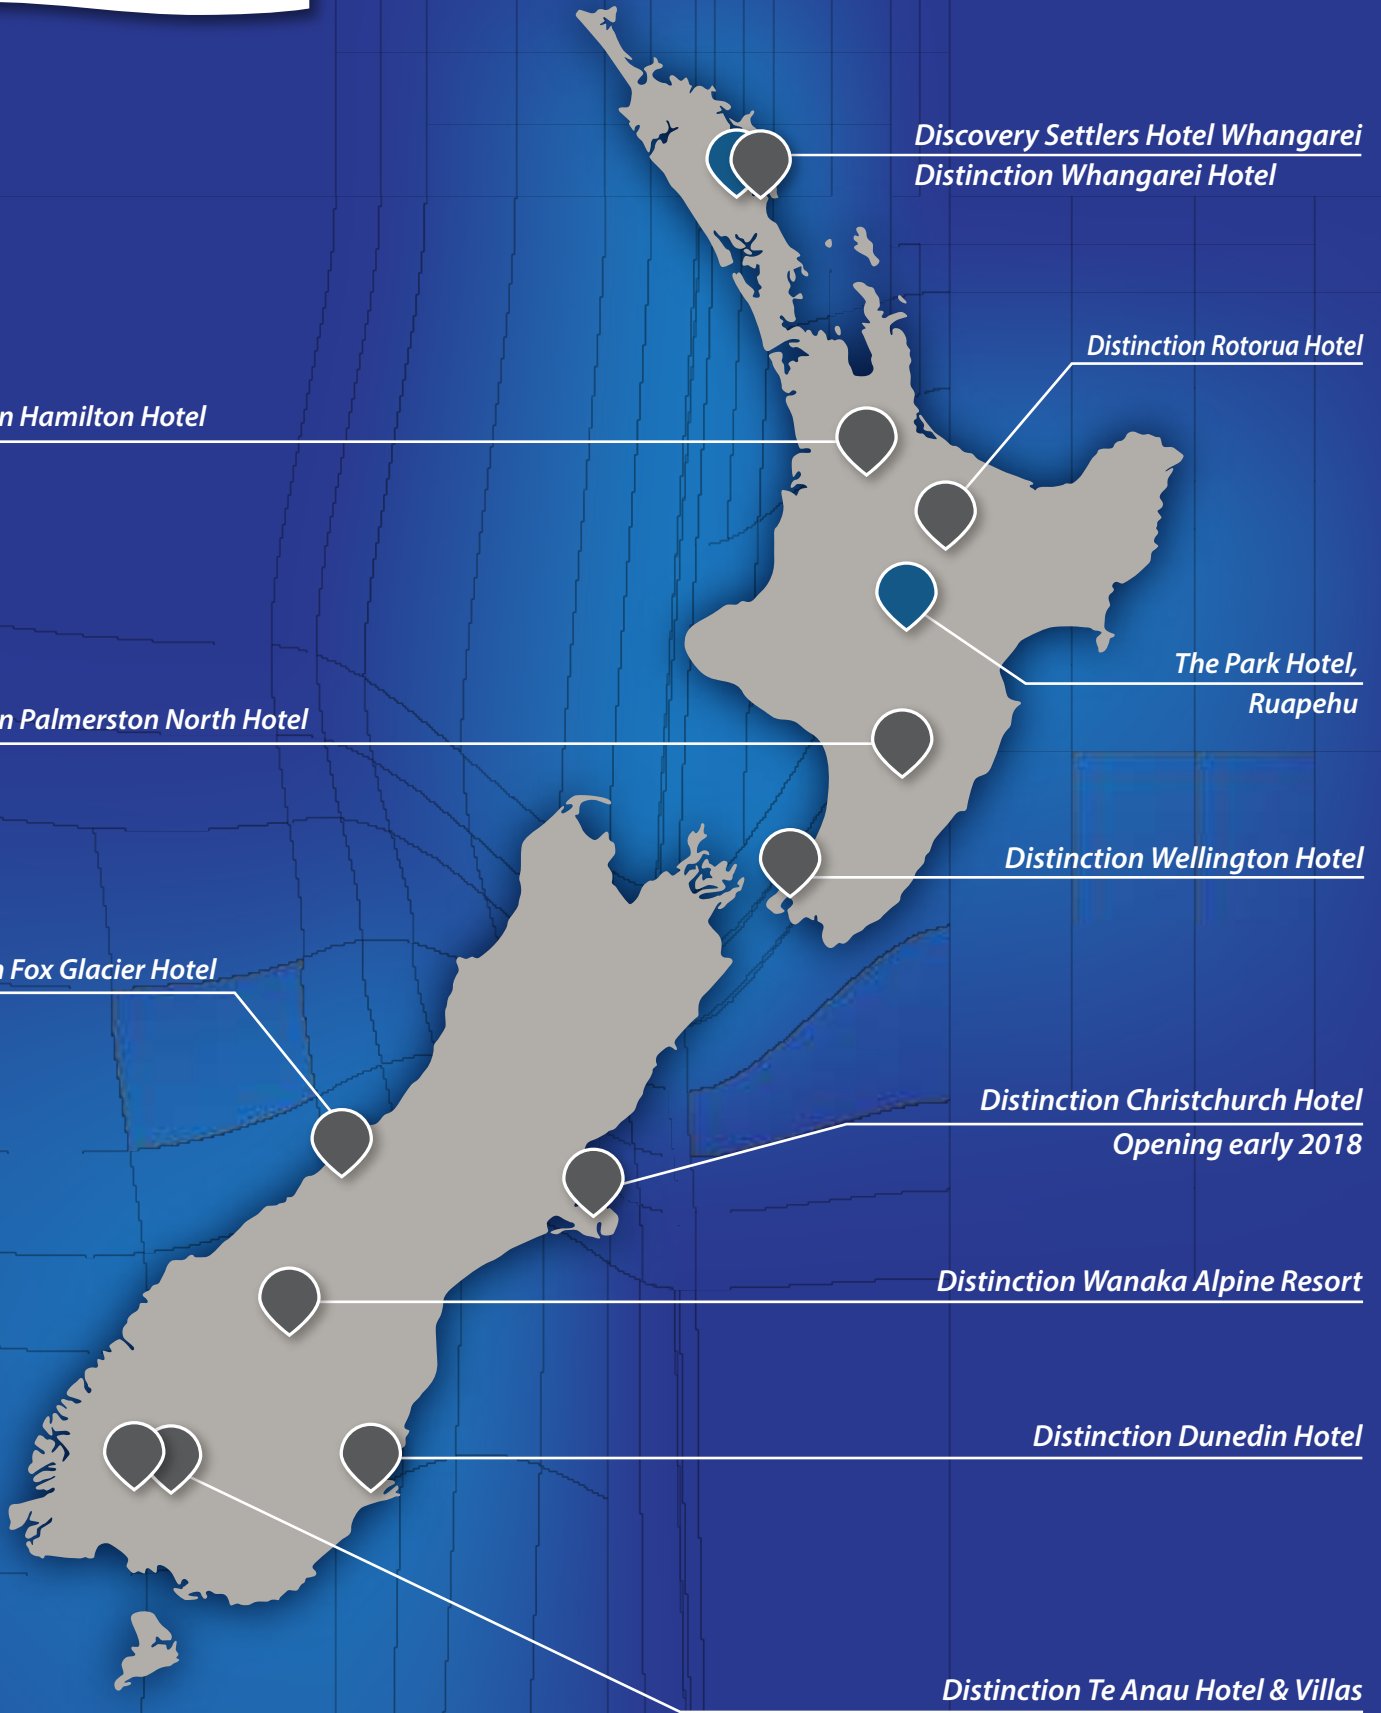

Discovery Settlers Hotel Whangarei
Distinction Whangarei Hotel

Distinction Rotorua Hotel

The Park Hotel,
Ruapehu

Distinction Wellington Hotel

Distinction Christchurch Hotel
Opening early 2018

Distinction Wanaka Alpine Resort

Distinction Dunedin Hotel

Distinction Te Anau Hotel & Villas
Distinction Luxmore Hotel Lake Te Anau

Discovery Settlers Hotel, Whangarei ★★★

A 54 room property set amongst mature landscaped gardens and flowing lawns, only a short stroll from Whangarei Quayside Town Basin. The hotel offers a range of accommodation options to cater for every travellers' requirements. All rooms are well appointed and feature SKY TV and FREE unlimited WiFi. The hotel is home to the popular Settlers Bar & Grill, which can also cater for conferences, weddings and other large events.

Distinction Whangarei Hotel & Conference Centre ★★★★★

Conveniently located opposite the stunning Whangarei Town Basin and a few minutes walk from the city centre, this Whangarei hotel is perfectly suited to both business and leisure travellers. All 115 comfortable guest rooms and suites are air-conditioned and offer FREE unlimited WiFi. Restaurant, bar, indoor swimming pool, spa, sauna, gym and conference facilities are also available.

Distinction Hamilton Hotel & Conference Centre ★★★★★

Located only minutes from the Hamilton city centre and conveniently located to reach any out-of-town places of interest, this Hamilton hotel is a favourite with business travellers and holiday makers alike. Offering 147 rooms and suites, many of which have been refurbished in 2017 and guest services including FREE unlimited WiFi, gym, his and hers steam rooms, 3 spa pools and an indoor swimming pool. It also boasts a popular restaurant and some of the largest conference facilities in the Waikato area.